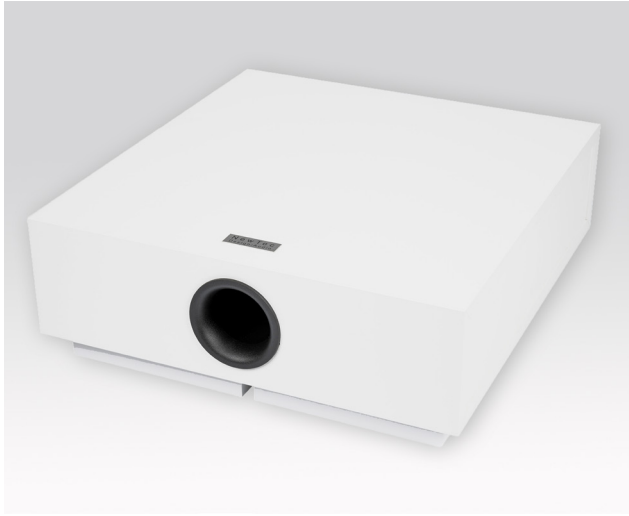

# SUB quadro

## The SUB quadro active subwoofer

**Full bass for every room - even under demanding acoustic conditions**

The active NewTec SUB quadro subwoofer provides a solid bass foundation for all music sources. This model is a downfire subwoofer that emits sound onto the floor or wall in order to transfer the highest possible sound pressure to the room structure. The subwoofer is prepared for wall mounting, but can also be placed on the floor, for example under furniture.

## Technical Data

**Application** Subwoofer for floor or wall mounting

### Design

Colours ● ○  
Dimensions 410 x 430 x 115 mm  
Material Wood